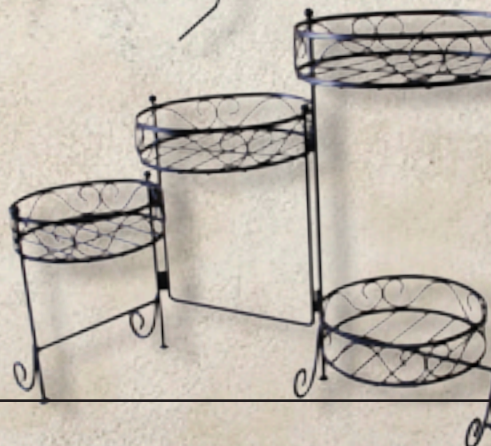

## Arch Bridge Planter

• Dimensions: 24" x 8.25" x 11.75"H      • Finish: Powder Coating, Matte Black  
 • Wire Gauge: 6 mm/3.5 mm/2.2 mm

Stock No.	ITEM	Pack	UPC No.
FWAB26B	26" Arch Bridge Planter	4	0-44882-35054-9

## Wire Plant Stand - Bee Design

• Dimensions: 20.5" x 9" x 20.5"H      • Finish: Powder Coating, Matte Black, K/D Construction  
 • Wire Gauge: 5 mm/4 mm/3 mm/2.2 mm

Stock No.	ITEM	Pack	UPC No.
FWPSB24B	Wire Plant Stand (Bee Design)	6	0-44882-35055-6